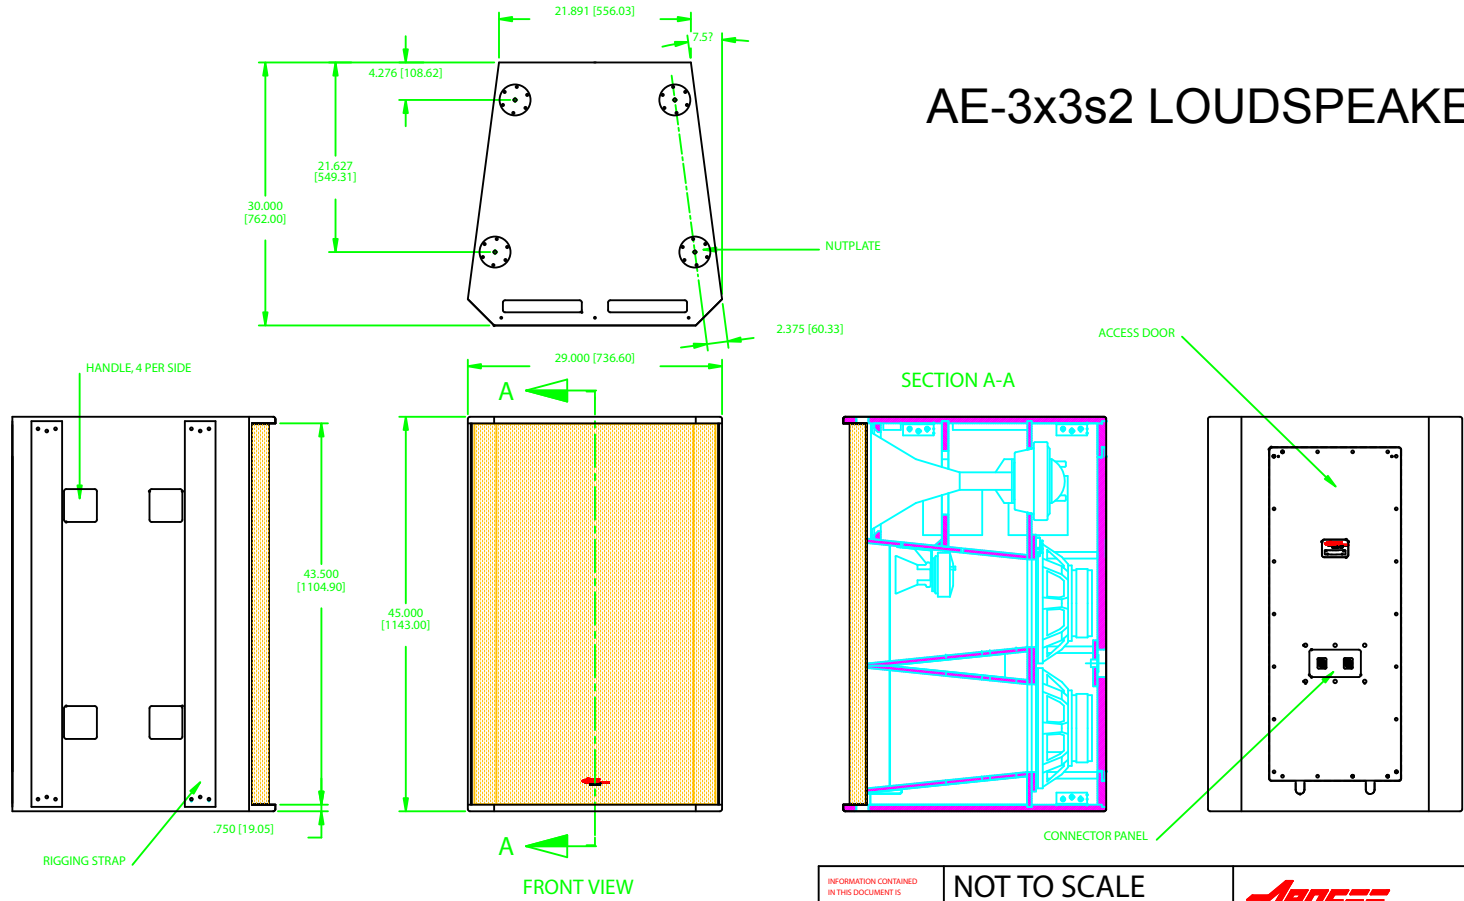

AE-3x3s2 LOUDSPEAKER

NOTE: DIMENSIONS ARE IN INCHES & [MILLIMETERS]

<small>INFORMATION CONTAINED IN THIS DOCUMENT IS THE SOLE PROPERTY OF APOGEE SOUND INTERNATIONAL, LLC. REPRODUCTION OF ALL OR ANY PART OF THIS DOCUMENT WITHOUT WRITTEN CONSENT FROM APOGEE SOUND INTERNATIONAL, LLC IS PROHIBITED.</small>	NOT TO SCALE				
	SCALE: 1/6	DRAWN: WWE	9/9/99		
	PRODUCT NUMBER: 100-9100	SIZE: D	DRAWING NO.: Z3x3	REVISION: A	3x3s2 LOUDSPEAKER