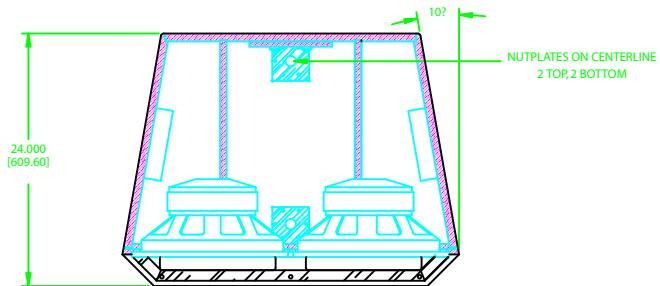

SECTION A-A

AE-10 SUBWOOFER

CONNECTOR PANEL

FRONT VIEW  
W/GRILL REMOVED

NOTE: DIMENSIONS ARE IN INCHES & [MILLIMETERS]

<small>INFORMATION CONTAINED IN THIS DOCUMENT IS THE SOLE PROPERTY OF APOGEE SOUND INTERNATIONAL, LLC. REPRODUCTION OF ALL OR ANY PART OF THIS DOCUMENT WITHOUT WRITTEN CONSENT FROM APOGEE SOUND INTERNATIONAL, LLC IS PROHIBITED.</small>	<b>NOT TO SCALE</b>					
	SCALE	1/5	DRAWN			WWE
	PRODUCT NUMBER:	100-7000	SIZE	D	DRAWING NO.	ZAE-10
	REVISION	A	AE-10 SUBWOOFER			