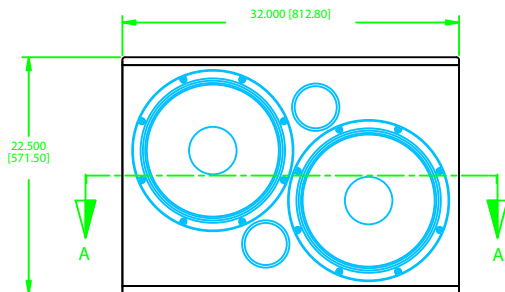

SECTION A-A

AE-10 SUBWOOFER

CONNECTOR PANEL

FRONT VIEW  
W/GRILL REMOVED

NOTE: DIMENSIONS ARE IN INCHES & [MILLIMETERS]

<small>INFORMATION CONTAINED IN THIS DOCUMENT IS THE SOLE PROPERTY OF APOGEE SOUND INTERNATIONAL, LLC. REPRODUCTION OF ALL OR ANY PART OF THIS DOCUMENT WITHOUT WRITTEN CONSENT FROM APOGEE SOUND INTERNATIONAL, LLC IS PROHIBITED.</small>	<b>NOT TO SCALE</b>					
	SCALE	1/5	DRAWN			WWE
	PRODUCT NUMBER:	100-7000	SIZE	D	DRAWING NO.	ZAE-10
	REVISION	A	AE-10 SUBWOOFER			