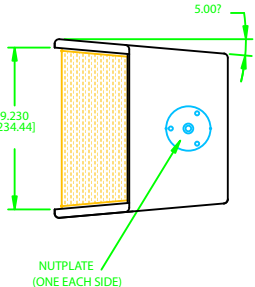

# AE-2s2 LOUDSPEAKER

SECTION VIEW

FRONT VIEW

NOTE: DIMENSIONS ARE IN INCHES & [MILLIMETERS]

INFORMATION CONTAINED IN THIS DOCUMENT IS THE SOLE PROPERTY OF APOGEE SOUND INTERNATIONAL, LLC. REPRODUCTION OF ALL OR ANY PART OF THIS DOCUMENT WITHOUT WRITTEN CONSENT FROM APOGEE SOUND INTERNATIONAL, LLC IS PROHIBITED.	<b>NOT TO SCALE</b>					
	SCALE	1/3	DRAWN			WWE
	PRODUCT NUMBER:	100-2010	SIZE	D	DRAWING NO.	ZAE-2
	REVISION	A	AE2s2 LOUDSPEAKER			