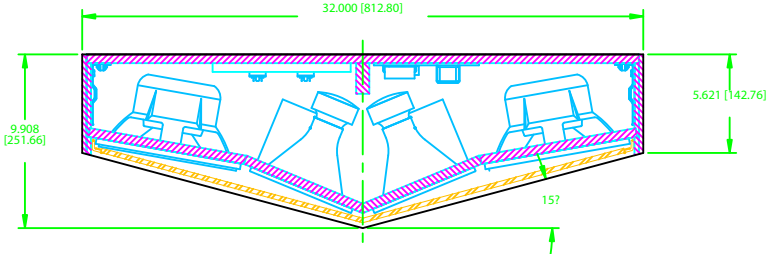

# AE-2s2 LOUDSPEAKER

SECTION VIEW

FRONT VIEW

NOTE: DIMENSIONS ARE IN INCHES & [MILLIMETERS]

INFORMATION CONTAINED IN THIS DOCUMENT IS THE SOLE PROPERTY OF APOGEE SOUND INTERNATIONAL, LLC. REPRODUCTION OF ALL OR ANY PART OF THIS DOCUMENT WITHOUT WRITTEN CONSENT FROM APOGEE SOUND INTERNATIONAL, LLC IS PROHIBITED.	<b>NOT TO SCALE</b>					
	SCALE	1/3	DRAWN			WWE
	PRODUCT NUMBER:	100-2010	SIZE	D	DRAWING NO.	ZAE-2
	REVISION	A	AE2s2 LOUDSPEAKER			