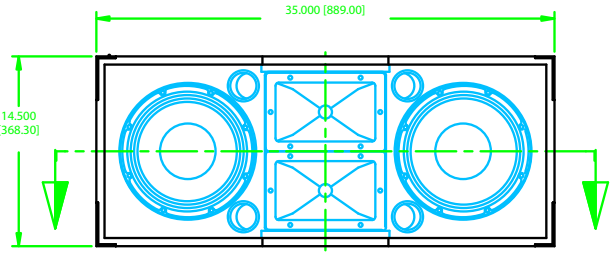

FRONT VIEW
W/GRILL REMOVED

NOT TO SCALE			
SCALE	1/4	DRAWN	WWE 10/4/00
PRODUCT NUMBER:	101-1300	REVISED	
		SIZE	D
		DRAWING NO.	ZALA3

REVISION	A	ALA-3 LINE ARRAY LOUDSPEAKER

NOTE: DIMENSIONS ARE IN INCHES & [MILLIMETERS]