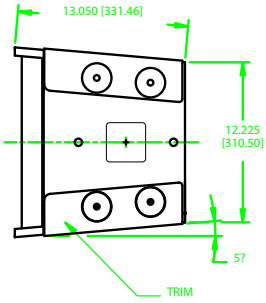

FRONT VIEW
W/GRILL REMOVED

NOT TO SCALE			
SCALE	1/4	DRAWN	WWE 10/4/00
PRODUCT NUMBER:	101-1300	REVISED	
		SIZE	D
		DRAWING NO.	ZALA3

REVISION	A	ALA-3 LINE ARRAY LOUDSPEAKER

NOTE: DIMENSIONS ARE IN INCHES & [MILLIMETERS]