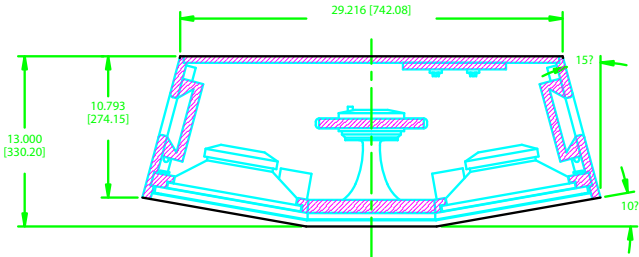

ALA-3 LOUDSPEAKER

OVERHEAD SECTION VIEW