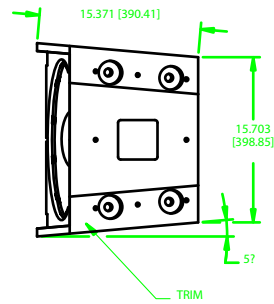

**OVERHEAD CUTAWAY VIEW**

**ALA-5 LOUDSPEAKER**

**FRONT VIEW  
W/GRILL REMOVED**

**REAR VIEW**

NOTE: DIMENSIONS ARE IN INCHES & [MILLIMETERS]

<small>INFORMATION CONTAINED IN THIS DOCUMENT IS THE SOLE PROPERTY OF APOGEE SOUND INTERNATIONAL, LLC. REPRODUCTION OF ALL OR ANY PART OF THIS DOCUMENT WITHOUT WRITTEN CONSENT FROM APOGEE SOUND INTERNATIONAL, LLC IS PROHIBITED.</small>	<b>NOT TO SCALE</b>					
	SCALE	1/5	DRAWN			WWE
	PRODUCT NUMBER:	101-1500	SIZE	D	DRAWING NO.	ZALA5
	REVISION	A	ALA-5 LINE ARRAY LOUDSPEAKER			