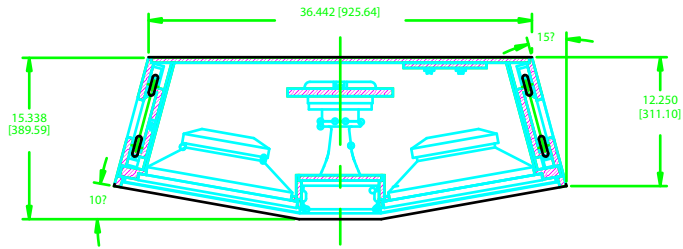

**OVERHEAD CUTAWAY VIEW**

**ALA-5 LOUDSPEAKER**

**FRONT VIEW  
W/GRILL REMOVED**

**REAR VIEW**

NOTE: DIMENSIONS ARE IN INCHES & [MILLIMETERS]

<small>INFORMATION CONTAINED IN THIS DOCUMENT IS THE SOLE PROPERTY OF APOGEE SOUND INTERNATIONAL, LLC. REPRODUCTION OF ALL OR ANY PART OF THIS DOCUMENT WITHOUT WRITTEN CONSENT FROM APOGEE SOUND INTERNATIONAL, LLC IS PROHIBITED.</small>	<b>NOT TO SCALE</b>					
	SCALE	1/5	DRAWN			WWE
	PRODUCT NUMBER:	101-1500	SIZE	D	DRAWING NO.	ZALA5
	REVISION	A	ALA-5 LINE ARRAY LOUDSPEAKER			