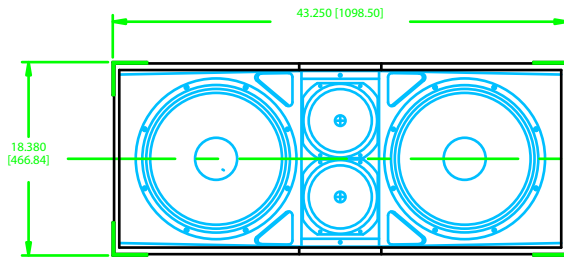

**OVERHEAD CUTAWAY VIEW**

**ALA-5 LOUDSPEAKER**

**FRONT VIEW  
W/GRILL REMOVED**

**REAR VIEW**

NOTE: DIMENSIONS ARE IN INCHES & [MILLIMETERS]

<small>INFORMATION CONTAINED IN THIS DOCUMENT IS THE SOLE PROPERTY OF APOGEE SOUND INTERNATIONAL, LLC. REPRODUCTION OF ALL OR ANY PART OF THIS DOCUMENT WITHOUT WRITTEN CONSENT FROM APOGEE SOUND INTERNATIONAL, LLC IS PROHIBITED.</small>	<b>NOT TO SCALE</b>					
	SCALE	1/5	DRAWN			WWE
	PRODUCT NUMBER:	101-1500	SIZE	D	DRAWING NO.	ZALA5
	REVISION	A	ALA-5 LINE ARRAY LOUDSPEAKER			