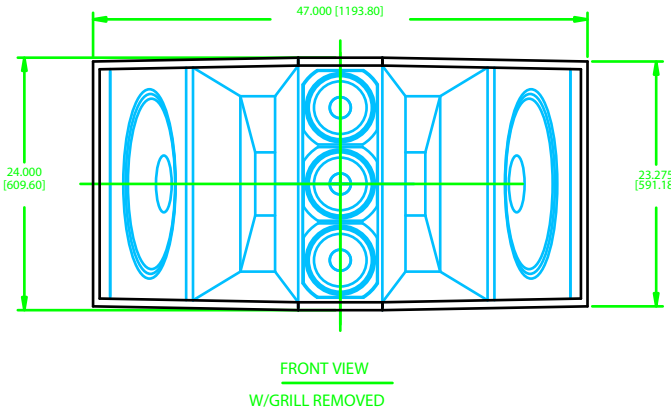

ALA-9 LOUDSPEAKER

NOTE: DIMENSIONS ARE IN INCHES & [MILLIMETERS]

<small>INFORMATION CONTAINED IN THIS DOCUMENT IS THE SOLE PROPERTY OF APOGEE SOUND INTERNATIONAL, LLC. REPRODUCTION OF ALL OR ANY PART OF THIS DOCUMENT WITHOUT WRITTEN CONSENT FROM APOGEE SOUND INTERNATIONAL, LLC IS PROHIBITED.</small>	NOT TO SCALE			
	SCALE: 1/5	DRAWN: WWE	9/29/00	
	PRODUCT NUMBER: 101-1900	SIZE: D	DRAWING NO.: ZALA9	
				ALA-9 LINE ARRAY LOUDSPEAKER