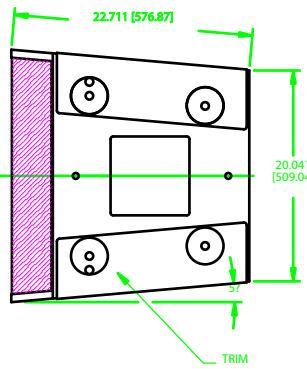

ALA-9 LOUDSPEAKER

NOTE: DIMENSIONS ARE IN INCHES & [MILLIMETERS]

<small>INFORMATION CONTAINED IN THIS DOCUMENT IS THE SOLE PROPERTY OF APOGEE SOUND INTERNATIONAL, LLC. REPRODUCTION OF ALL OR ANY PART OF THIS DOCUMENT WITHOUT WRITTEN CONSENT FROM APOGEE SOUND INTERNATIONAL, LLC IS PROHIBITED.</small>	NOT TO SCALE			
	SCALE: 1/5	DRAWN: WWE	9/29/00	
	PRODUCT NUMBER: 101-1900	SIZE: D	DRAWING NO.: ZALA9	
				ALA-9 LINE ARRAY LOUDSPEAKER