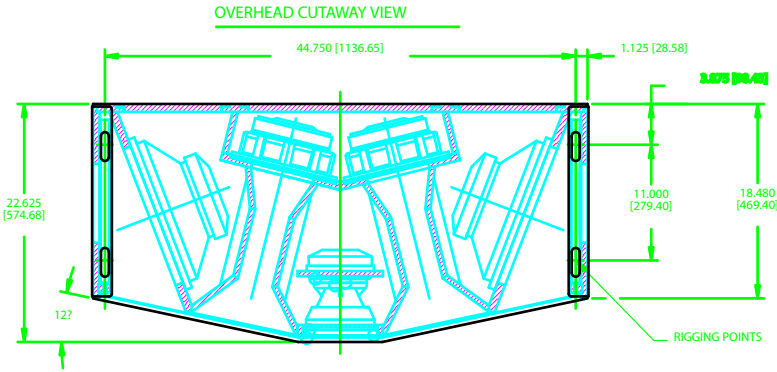

ALA-9 LOUDSPEAKER

NOTE: DIMENSIONS ARE IN INCHES & [MILLIMETERS]

<small>INFORMATION CONTAINED IN THIS DOCUMENT IS THE SOLE PROPERTY OF APOGEE SOUND INTERNATIONAL, LLC. REPRODUCTION OF ALL OR ANY PART OF THIS DOCUMENT WITHOUT WRITTEN CONSENT FROM APOGEE SOUND INTERNATIONAL, LLC IS PROHIBITED.</small>	NOT TO SCALE			
	SCALE: 1/5	DRAWN: WWE	9/29/00	
	PRODUCT NUMBER: 101-1900	SIZE: D	DRAWING NO.: ZALA9	
				ALA-9 LINE ARRAY LOUDSPEAKER