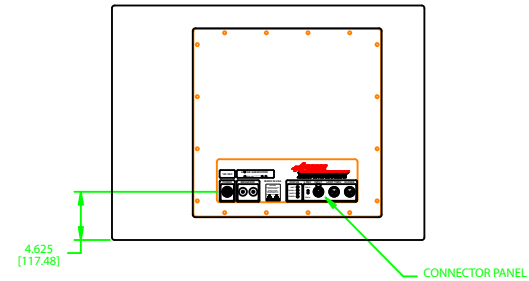

NOTES: UNLESS OTHERWISE SPECIFIED

1. OPTIONAL TRIM IS NOT SHOWN.
2. DIMENSIONS ARE SHOWN IN INCHES & [MILLIMETERS].

NOT TO SCALE

SCALE 1/5 DRAWN WWE 2/20/02

PRODUCT NUMBER: 105-0050

SIZE D DRAWING NO. ZAPLSB

REVISION A

APL-SB POWERED
SUBWOOFER

APOGEE
SOUND INTERNATIONAL, LLC